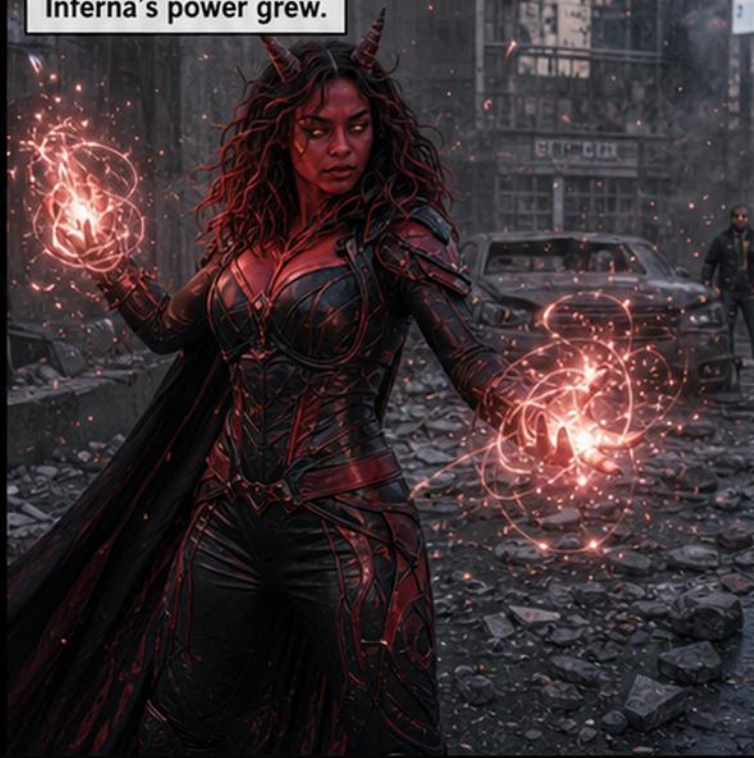

Laser Light showed the cameras what Inferna saved.

Cyber proved the disasters were not her doing.

Captain Strategist gave the team a purpose.

Together, they became defenders.

Years passed, and  
Inferna's power grew.