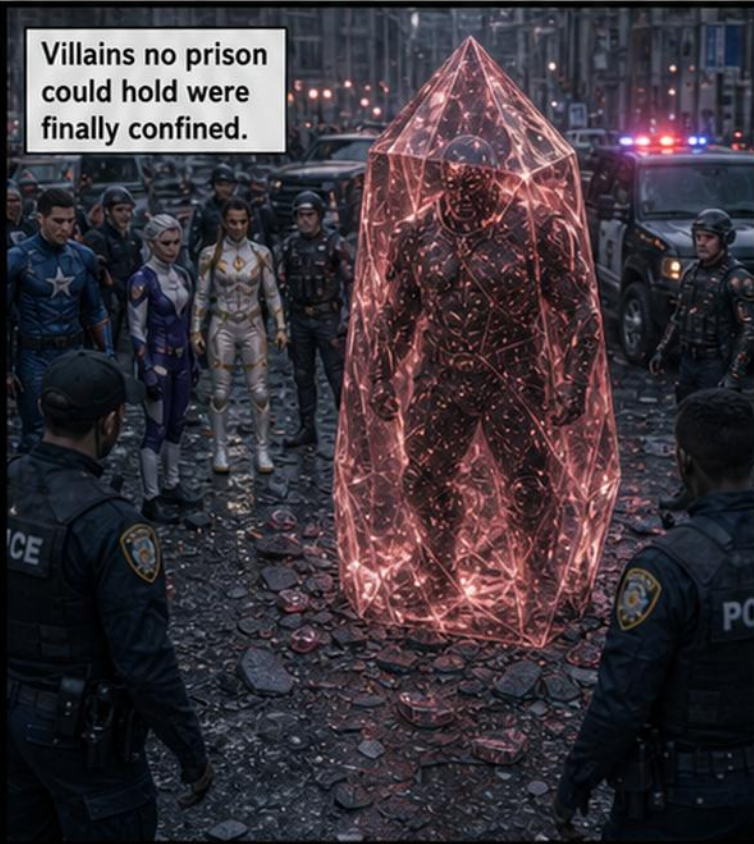

Villains no prison
could hold were
finally confined.