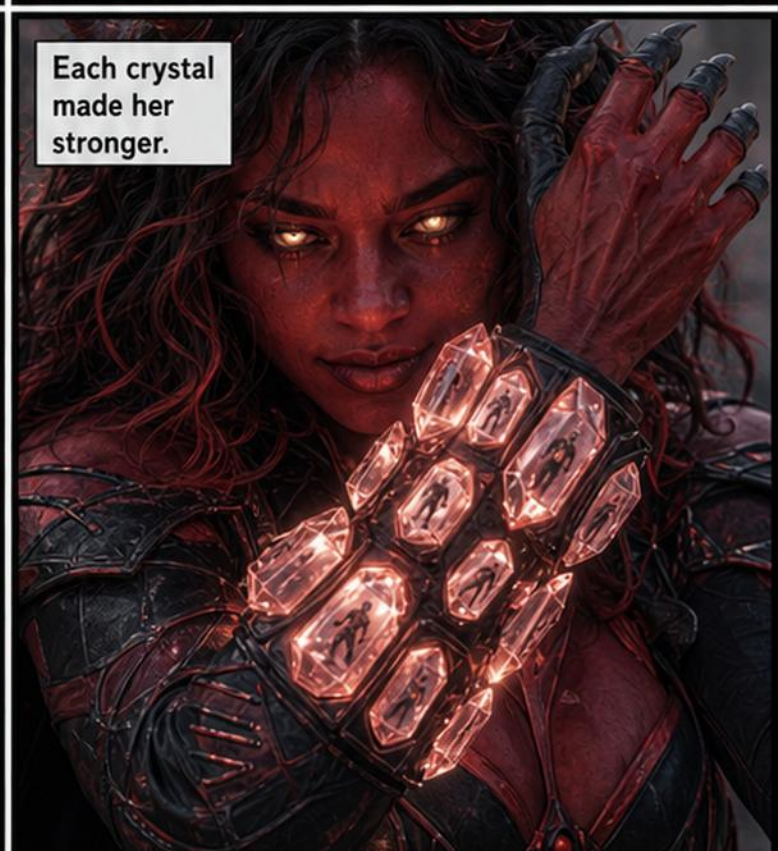

Her beams could  
shrink danger into  
crystal.

Villains no prison  
could hold were  
finally confined.

The world called  
it justice.

She wore the crystals  
on her left wrist.

Each crystal  
made her  
stronger.