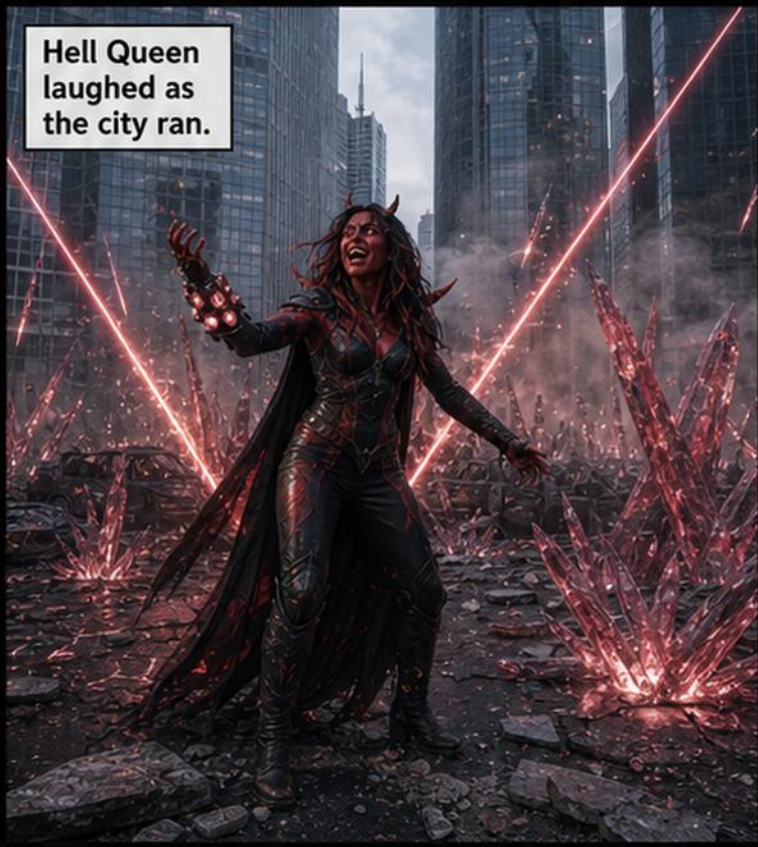

TEAM POWERHOUSE  
GEOKINETIC

**WILD CARD**

TEAM WILD CARD  
SHAPESHIFTER

**INFERNA**

TEAM MAGE  
SPELLCASTING

Hell Queen  
laughed as  
the city ran.

Heroes, villains,  
and citizens all  
fled the beams.

Years earlier,  
Inferna had  
crossed to Earth.

She was  
Satan's daughter,  
but not his  
servant.

She came  
to protect  
this world.

The world saw  
horns and called  
her monster.

Other teenagers saw the hero first.

Wild Card stood between her and the mob.