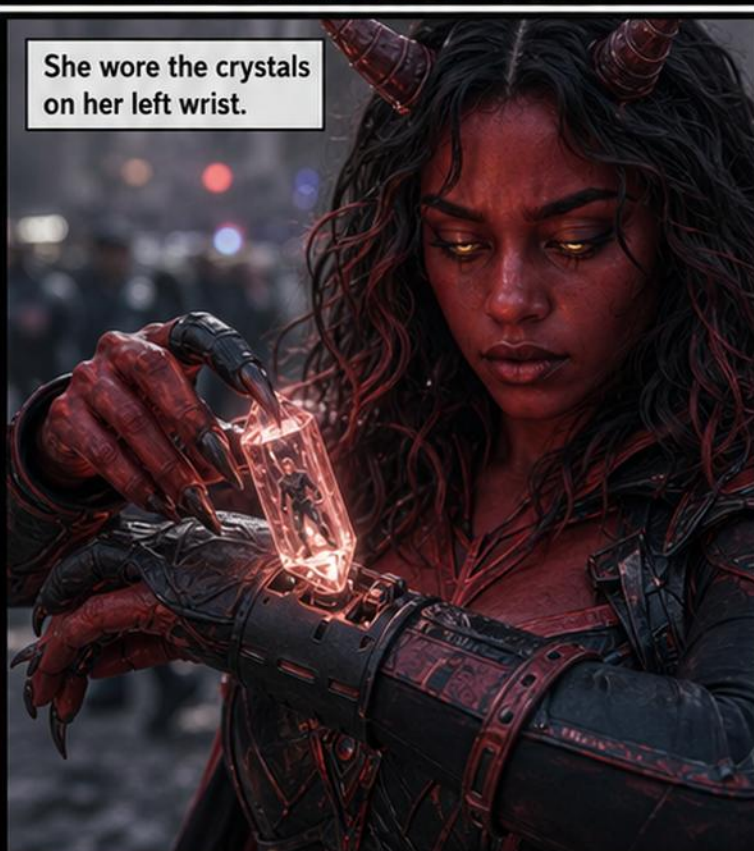

Her beams could  
shrink danger into  
crystal.

Villains no prison  
could hold were  
finally confined.

The world called  
it justice.

She wore the crystals  
on her left wrist.

Each crystal  
made her  
stronger.