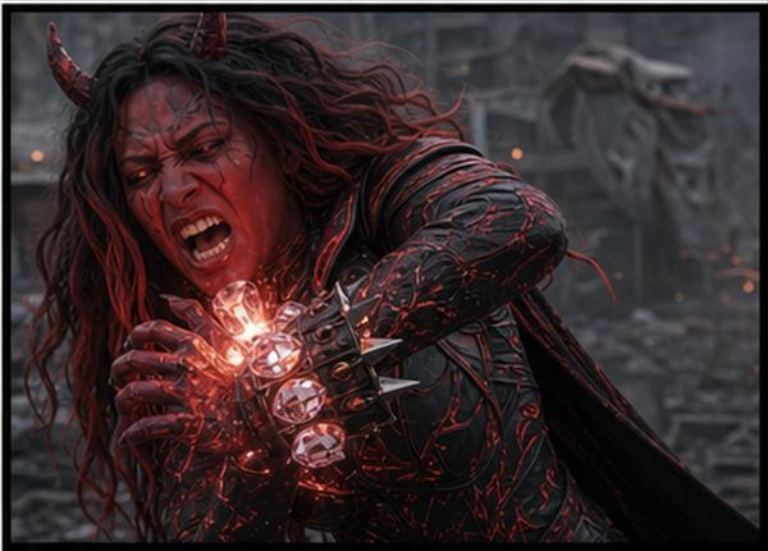

Captain Strategist raised a fallen crystal.

He dared her to stop him.

Hell Queen crossed the battlefield in a blink.

The beam took him too.

She set both prizes on her wrist.

One crystal changed shape.

The band hit the ground.