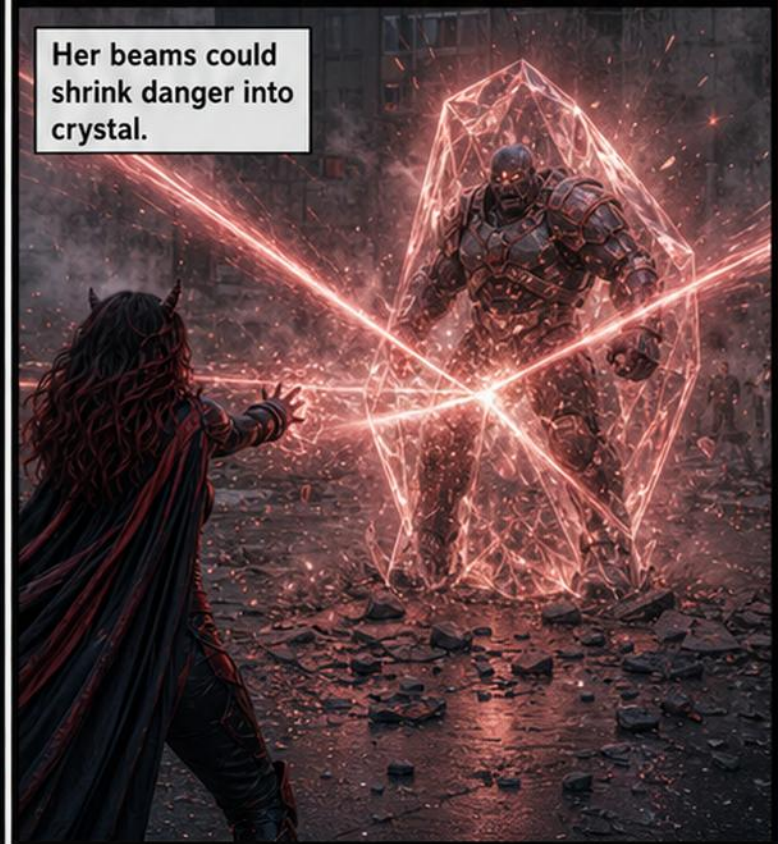

Her beams could
shrink danger into
crystal.